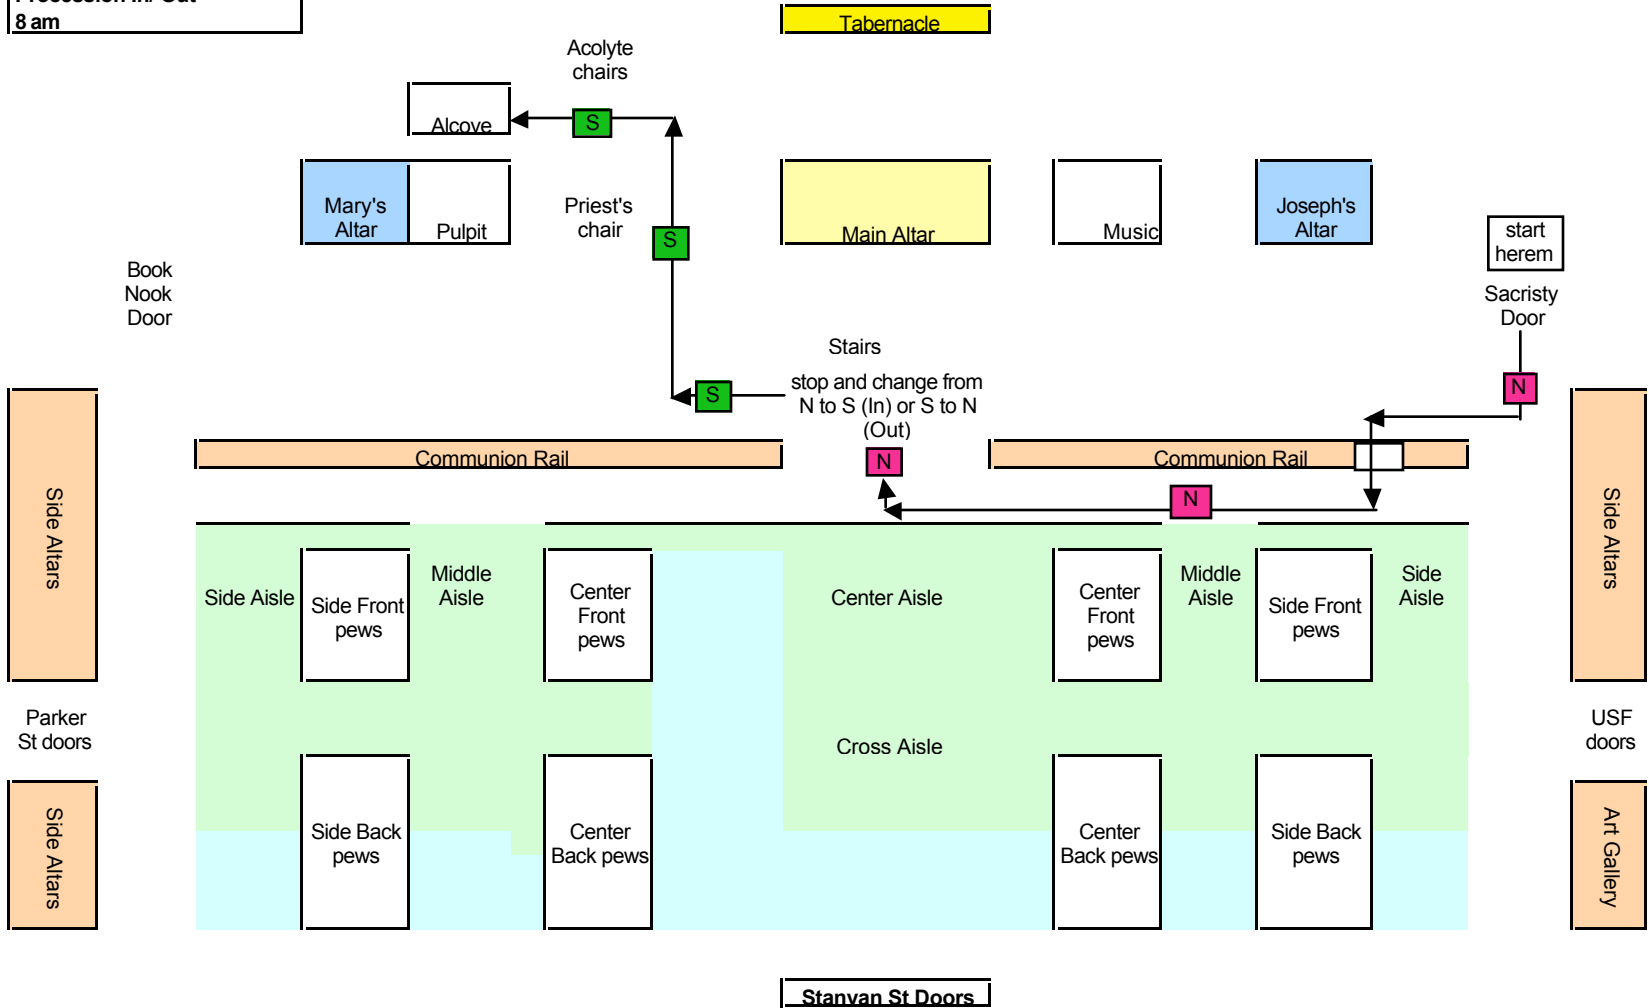

**Procession In/ Out
8 am**

For 3 altar servers

- N** - walk next to each other, shoulder-to-shoulder
candle - cross - candle
- S** - walk single file, one behind the other
candle
cross
candle

Note:: Arrows indictate procession in. Reverse route for Procession Out.

For 2 altar servers
For 1 altar server

If there are only 2 altar servers, carry one cross, one candle -- always
If there is only 1 altar server, just carry the cross

S cross first